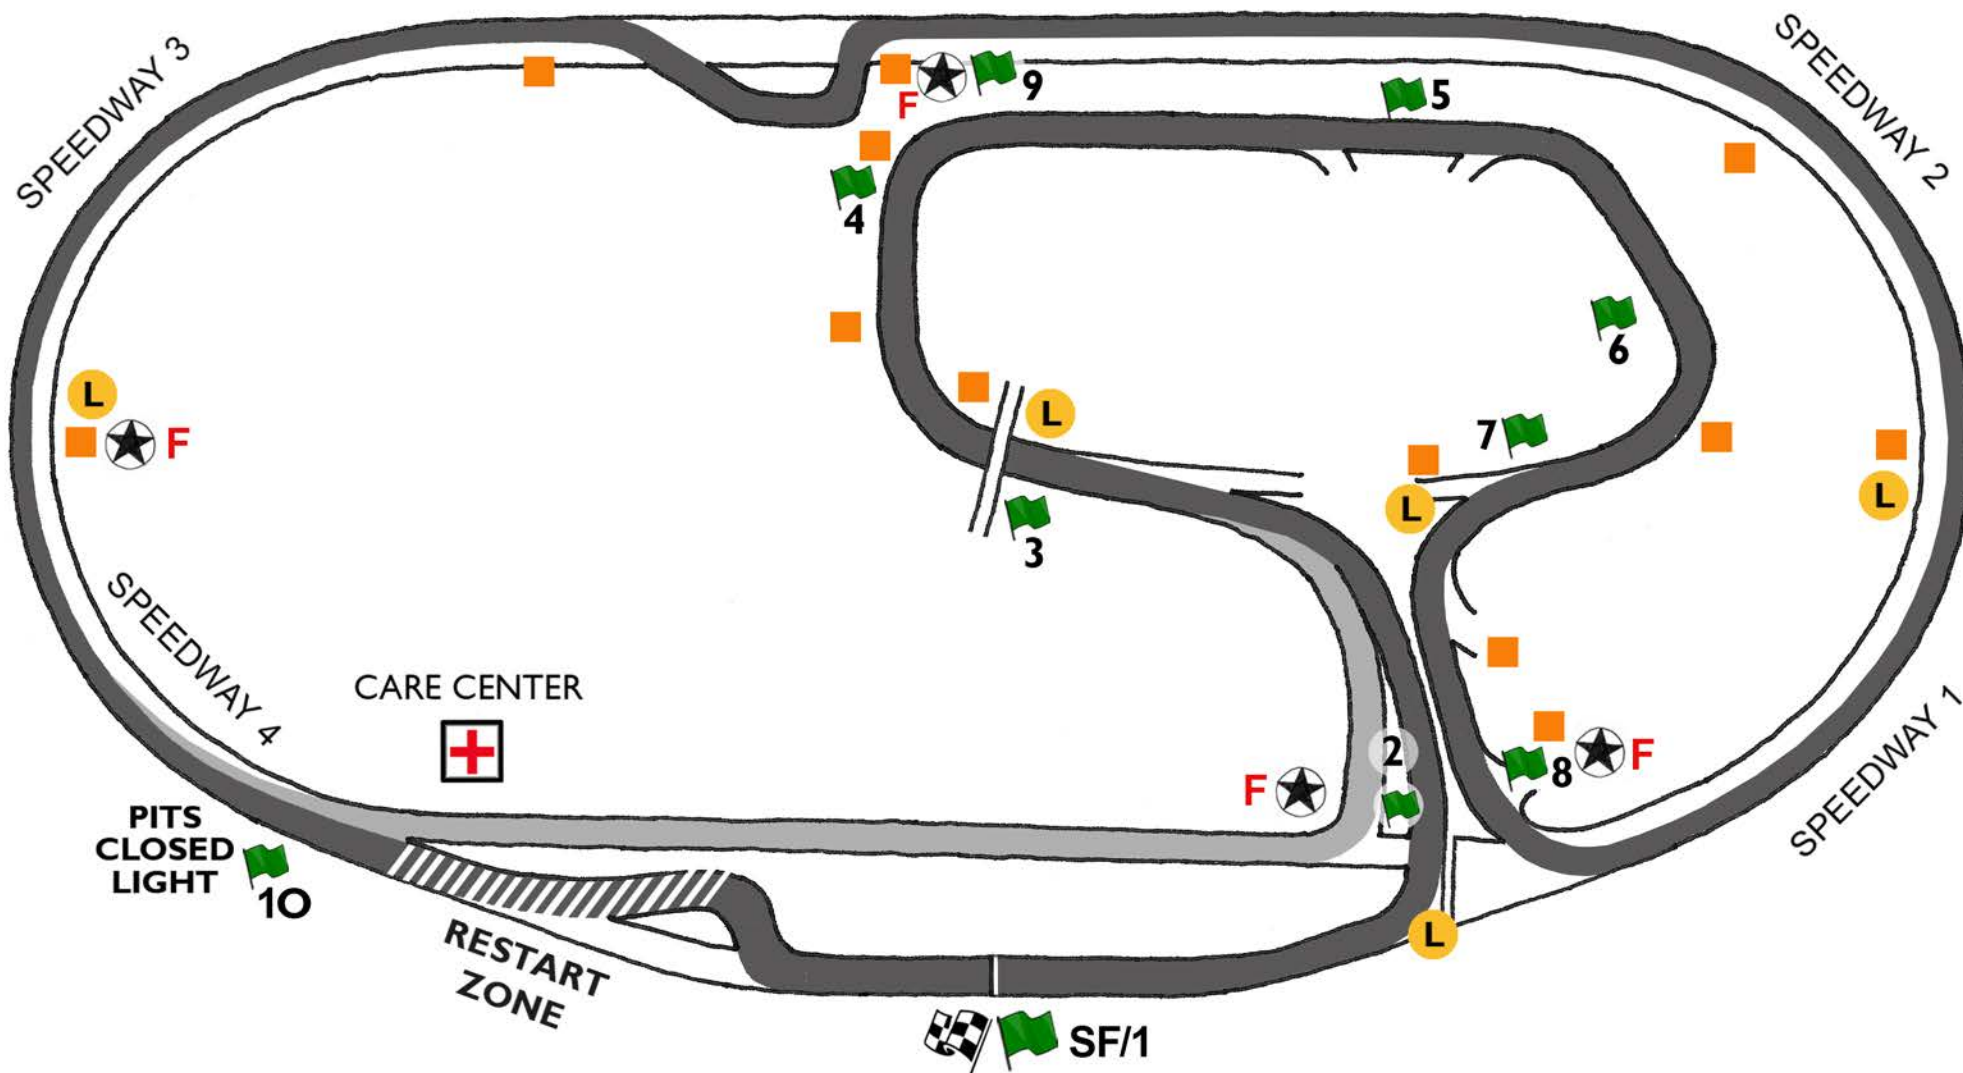

MOTUL 100% SYNTHETIC GRAND PRIX 2020

- IMSA DELPHI LIGHT LOCATIONS
- SAFETY EQUIPMENT LOCATIONS
- FIRE FIGHTING LOCATIONS

- FLAG LOCATIONS
- ORANGE OVERLAPS