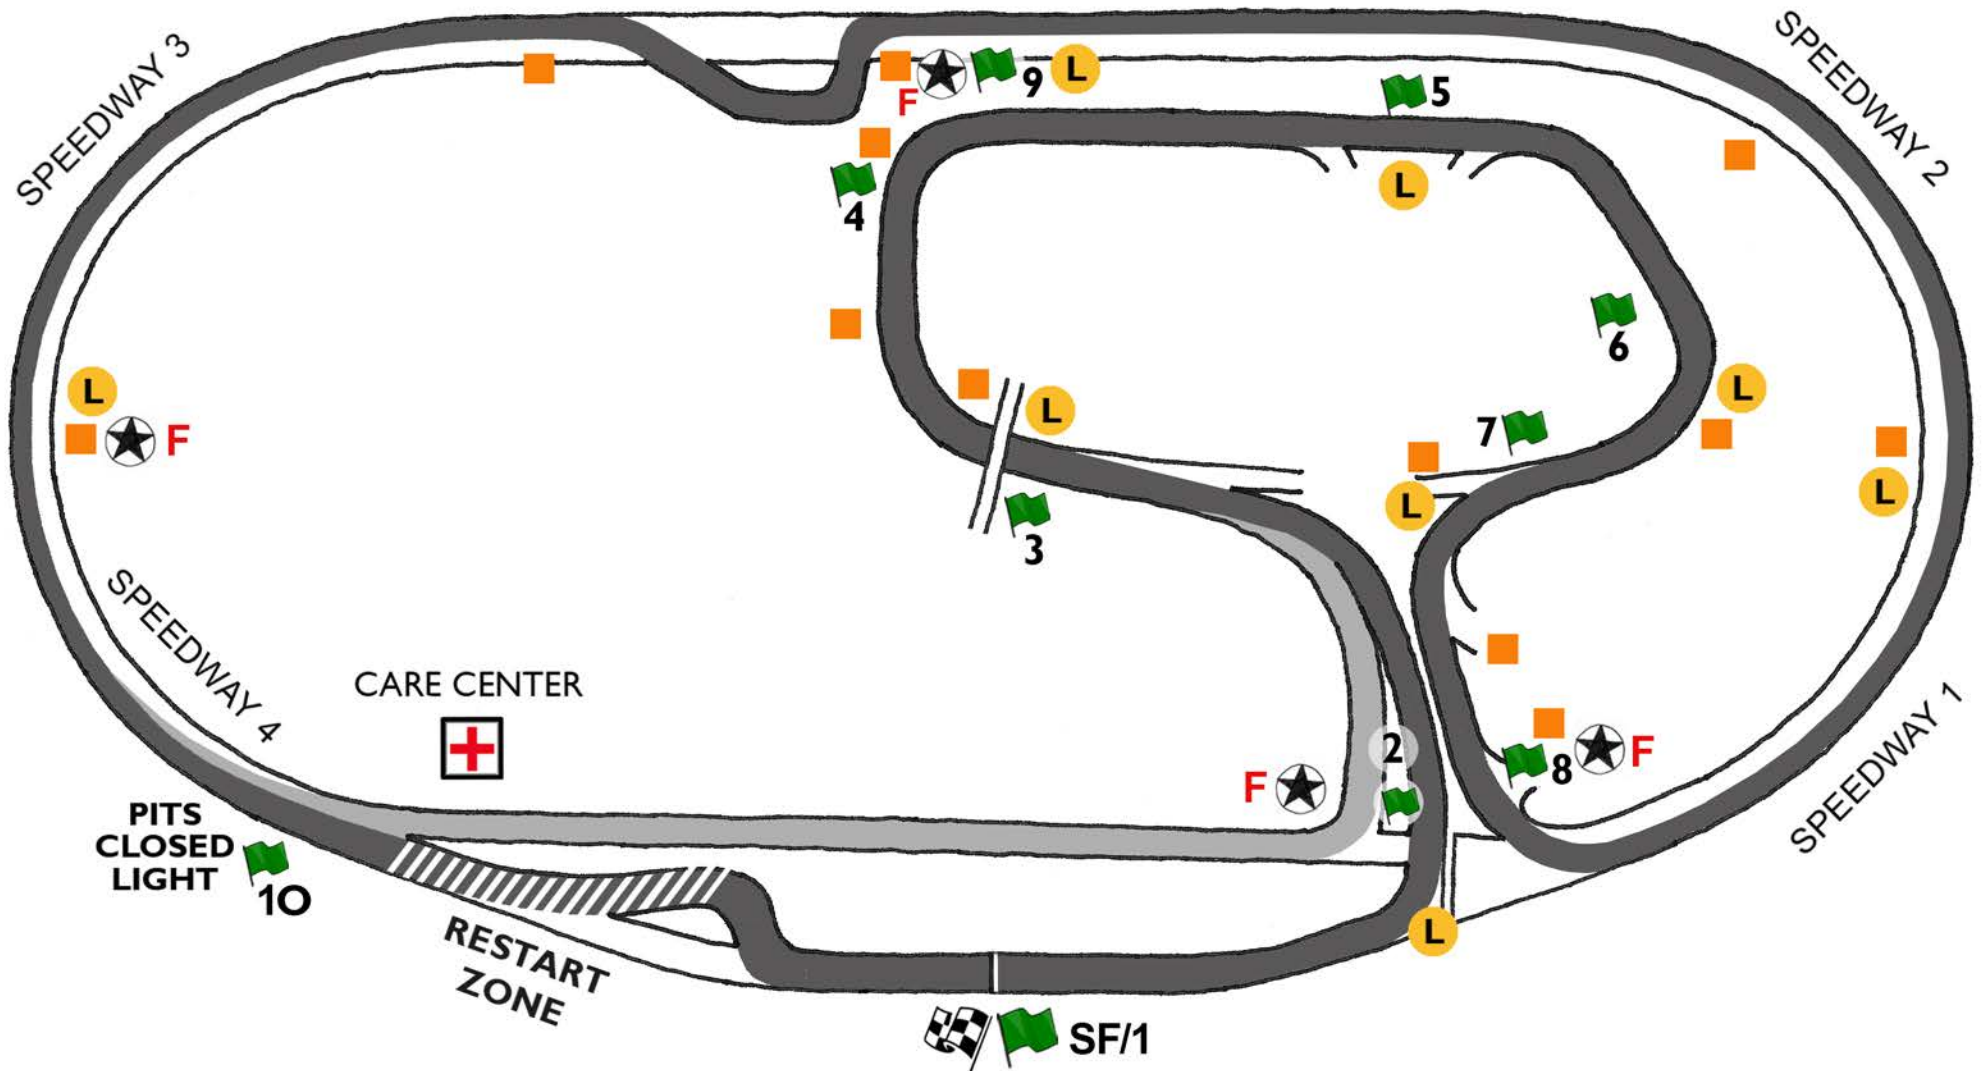

# MOTUL 100% SYNTHETIC GRAND PRIX 2020

- IMSA DELPHI LIGHT LOCATIONS
- SAFETY EQUIPMENT LOCATIONS
- FIRE FIGHTING LOCATIONS

- FLAG LOCATIONS
- ORANGE OVERLAPS