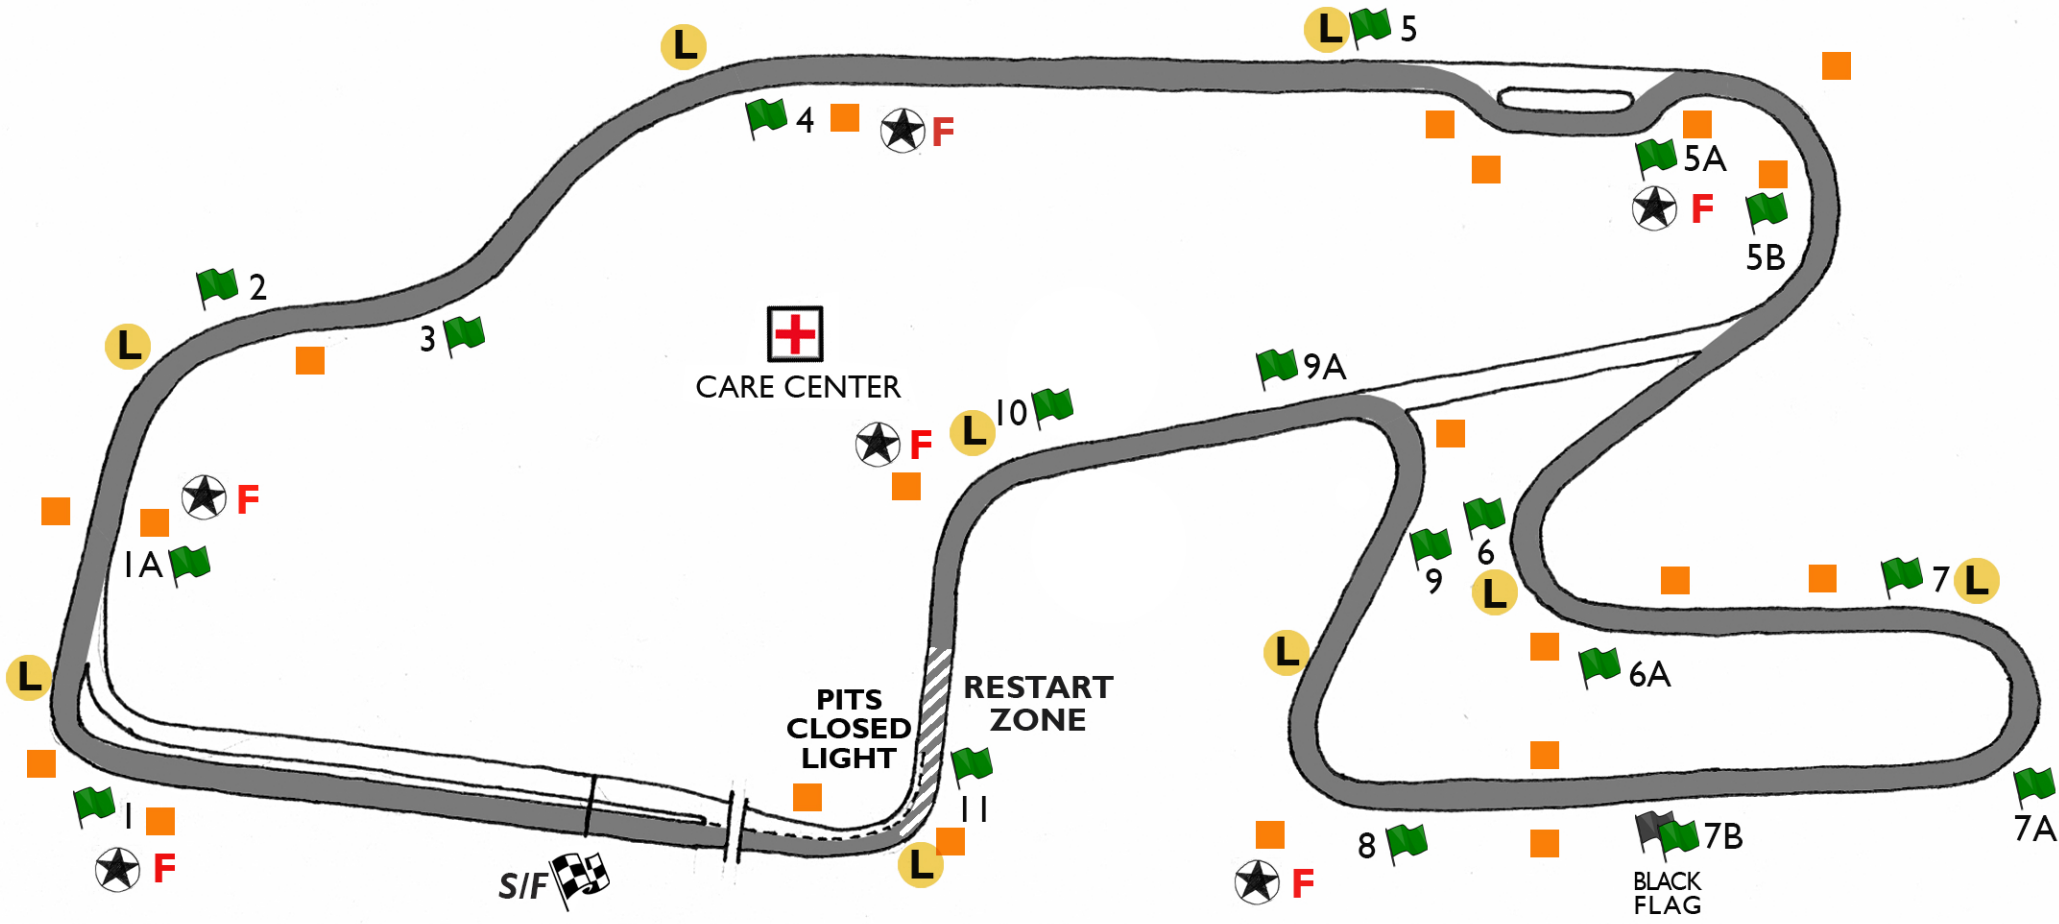

2021 SAHLEN'S SIX HOURS OF THE GLEN/ IMSA WEATHERTECH 240

- IMSA DELPHI LIGHT LOCATIONS
- SAFETY EQUIPMENT LOCATIONS
- FIRE FIGHTING LOCATIONS
- FLAG LOCATIONS
- ORANGE OVERLAPS