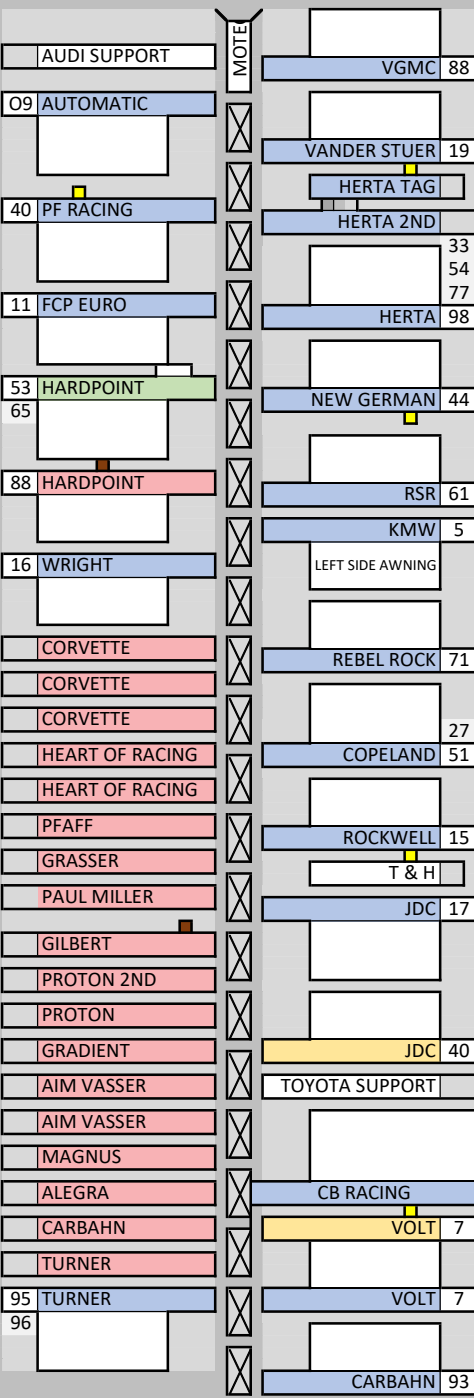

MICHELIN

GT CHALLENGE @

PIT LANE

PIT LANE

PIT LANE

FEATHERLITE DISPLAY

GARAGE ASSIGNMENTS

CAR #	ASSIGNMENT
1	3
2	4
3	16
4	23
5	27
6	9
7	19
8	1
9	32
10	IMSA
11	79
12	66
13	12
14	14
15	44
16	28
17	39
18	96

FALSE GRID

FALSE GRID

FALSE GRID

FALSE GRID