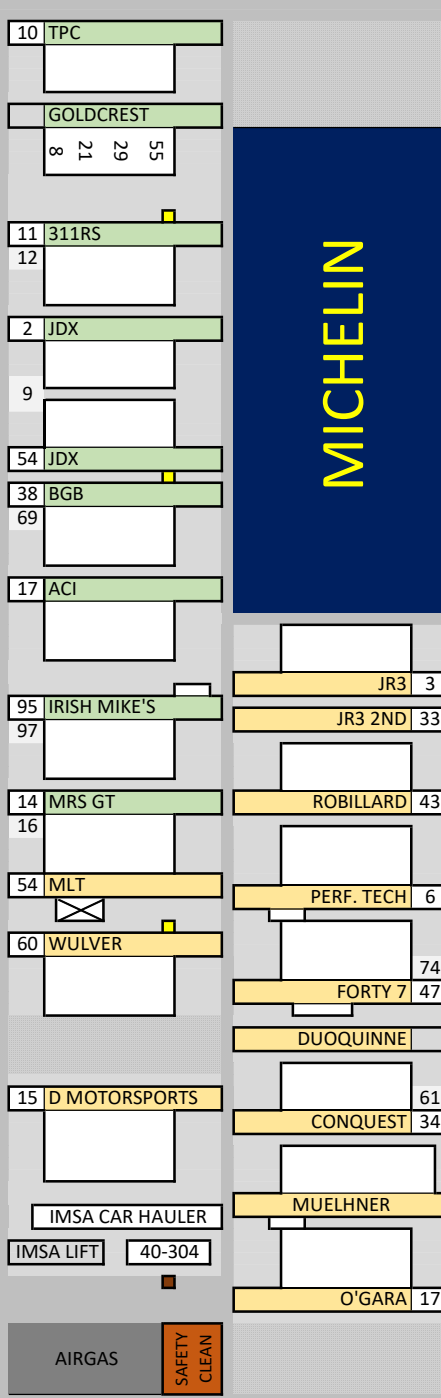

MICHELIN

GT CHALLENGE @

PIT LANE

PIT LANE

PIT LANE

FEATHERLITE DISPLAY

GARAGE ASSIGNMENTS

CAR #	ASSIGNMENT
1	3
2	4
3	16
4	23
5	27
6	9
7	19
8	1
9	32
10	IMSA
11	79
12	66
13	12
14	14
15	44
16	28
17	39
18	96

FALSE GRID

FALSE GRID

FALSE GRID

FALSE GRID