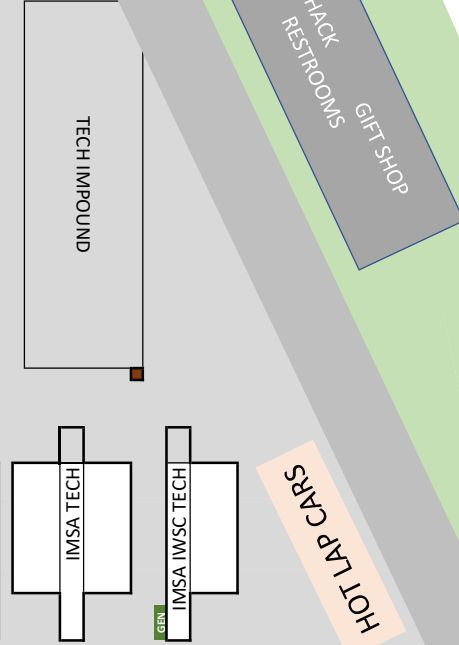

MICHELIN

GT CHALLENGE @

PIT LANE

PIT LANE

PIT LANE

FEATHERLITE DISPLAY

GARAGE ASSIGNMENTS

CAR #	ASSIGNMENT
1	3
2	4
3	16
4	23
5	27
6	9
7	19
8	1
9	32
10	IMSA
11	79
12	66
13	12
14	14
15	44
16	28
17	39
18	96

FALSE GRID

FALSE GRID

FALSE GRID

FALSE GRID