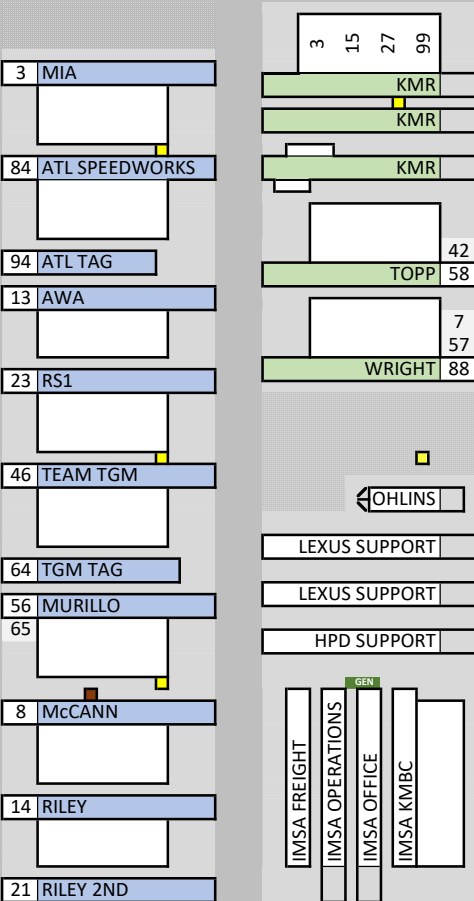

MICHELIN

GT CHALLENGE @

PIT LANE

PIT LANE

PIT LANE

FEATHERLITE DISPLAY

GARAGE ASSIGNMENTS

CAR #	ASSIGNMENT
1	3
2	4
3	16
4	23
5	27
6	9
7	19
8	1
9	32
10	IMSA
11	79
12	66
13	12
14	14
15	44
16	28
17	39
18	96

FALSE GRID

FALSE GRID

FALSE GRID

FALSE GRID