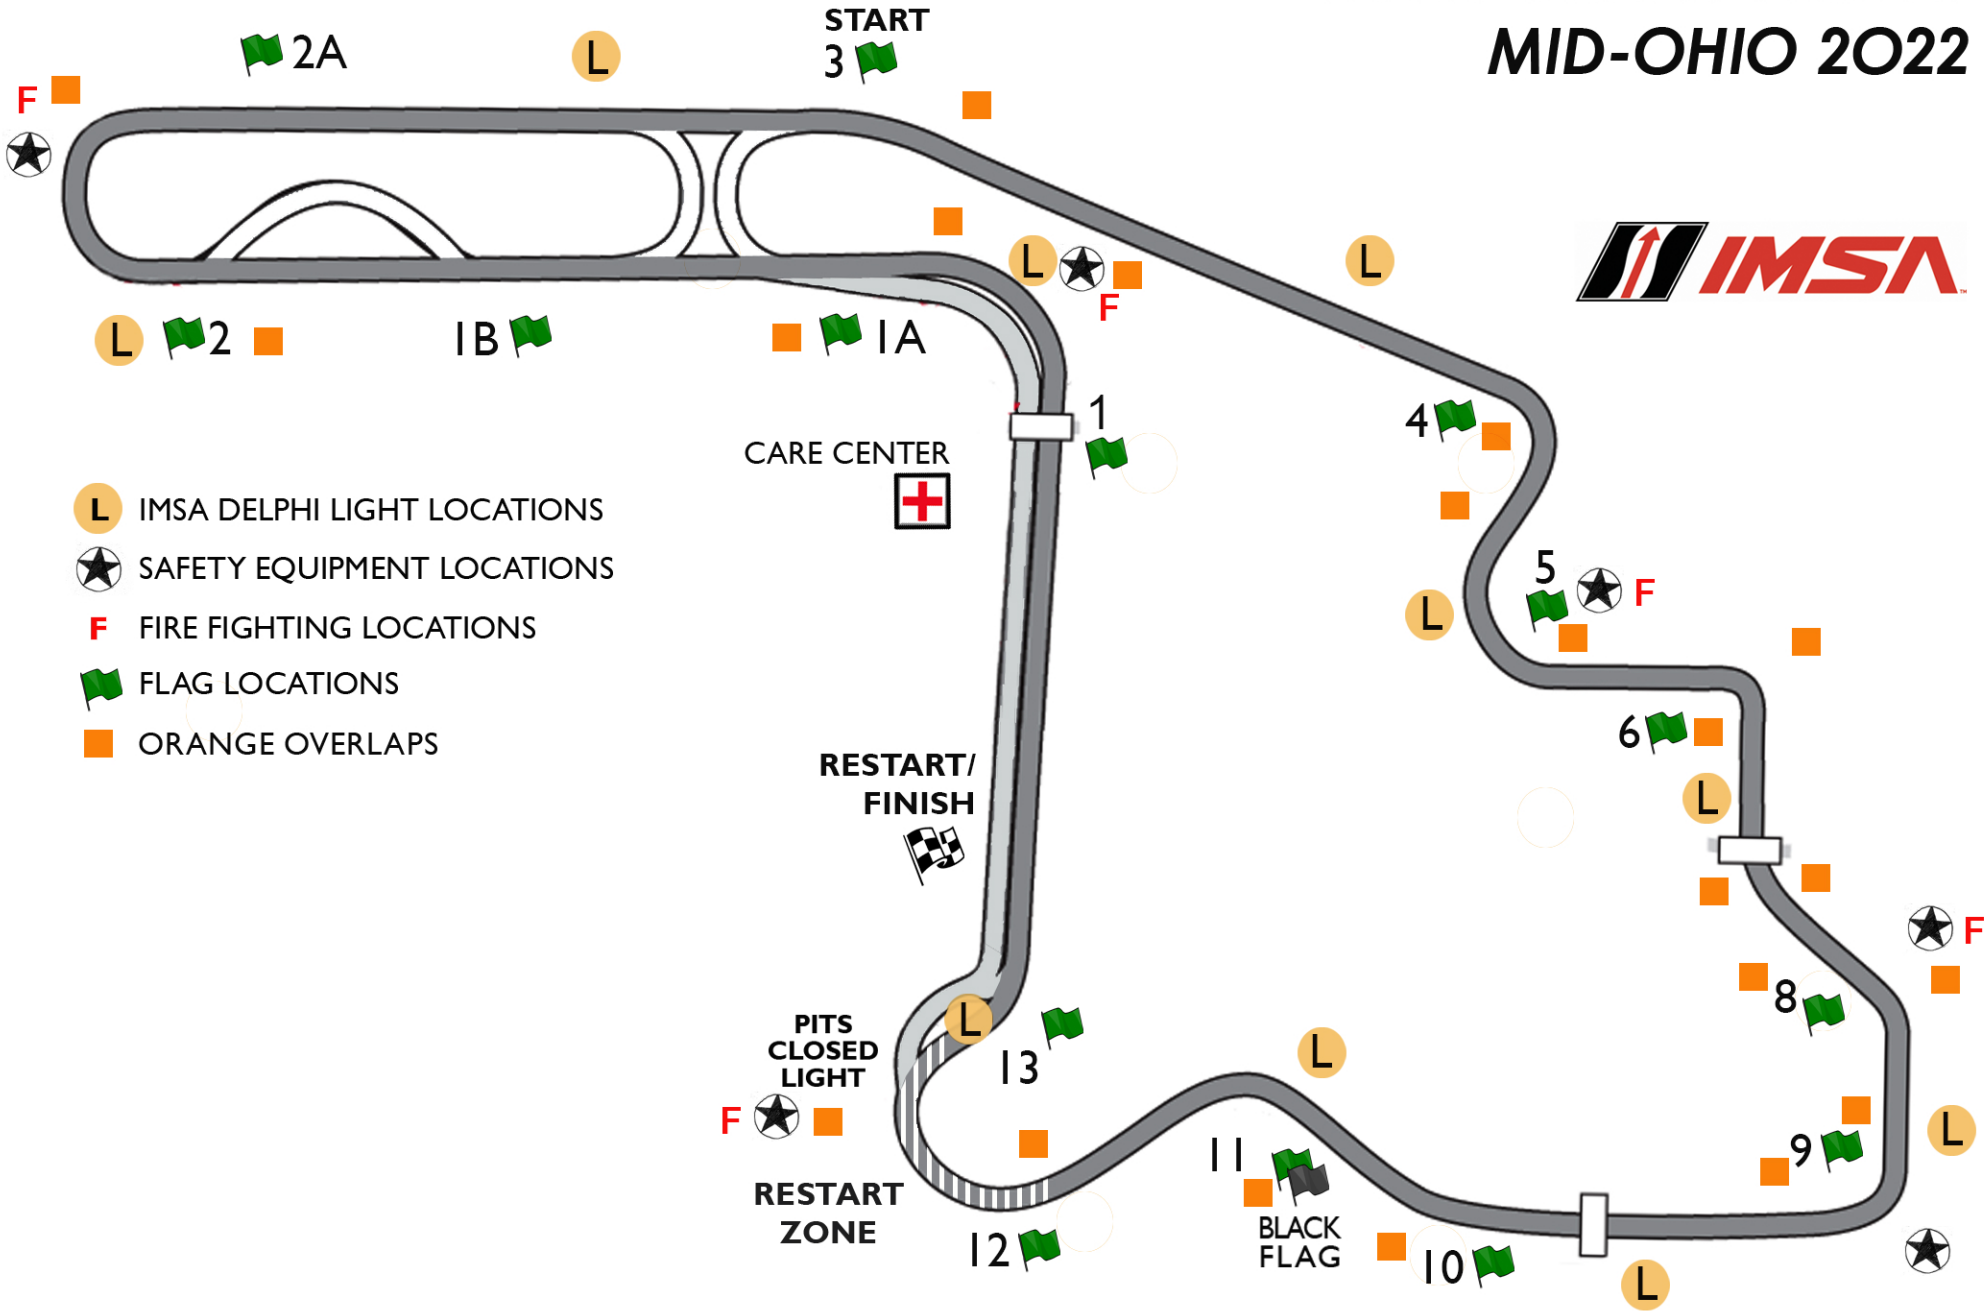

# LEXUS GRAND PRIX AT MID-OHIO 2022

-  IMSA DELPHI LIGHT LOCATIONS
-  SAFETY EQUIPMENT LOCATIONS
-  FIRE FIGHTING LOCATIONS
-  FLAG LOCATIONS
-  ORANGE OVERLAPS