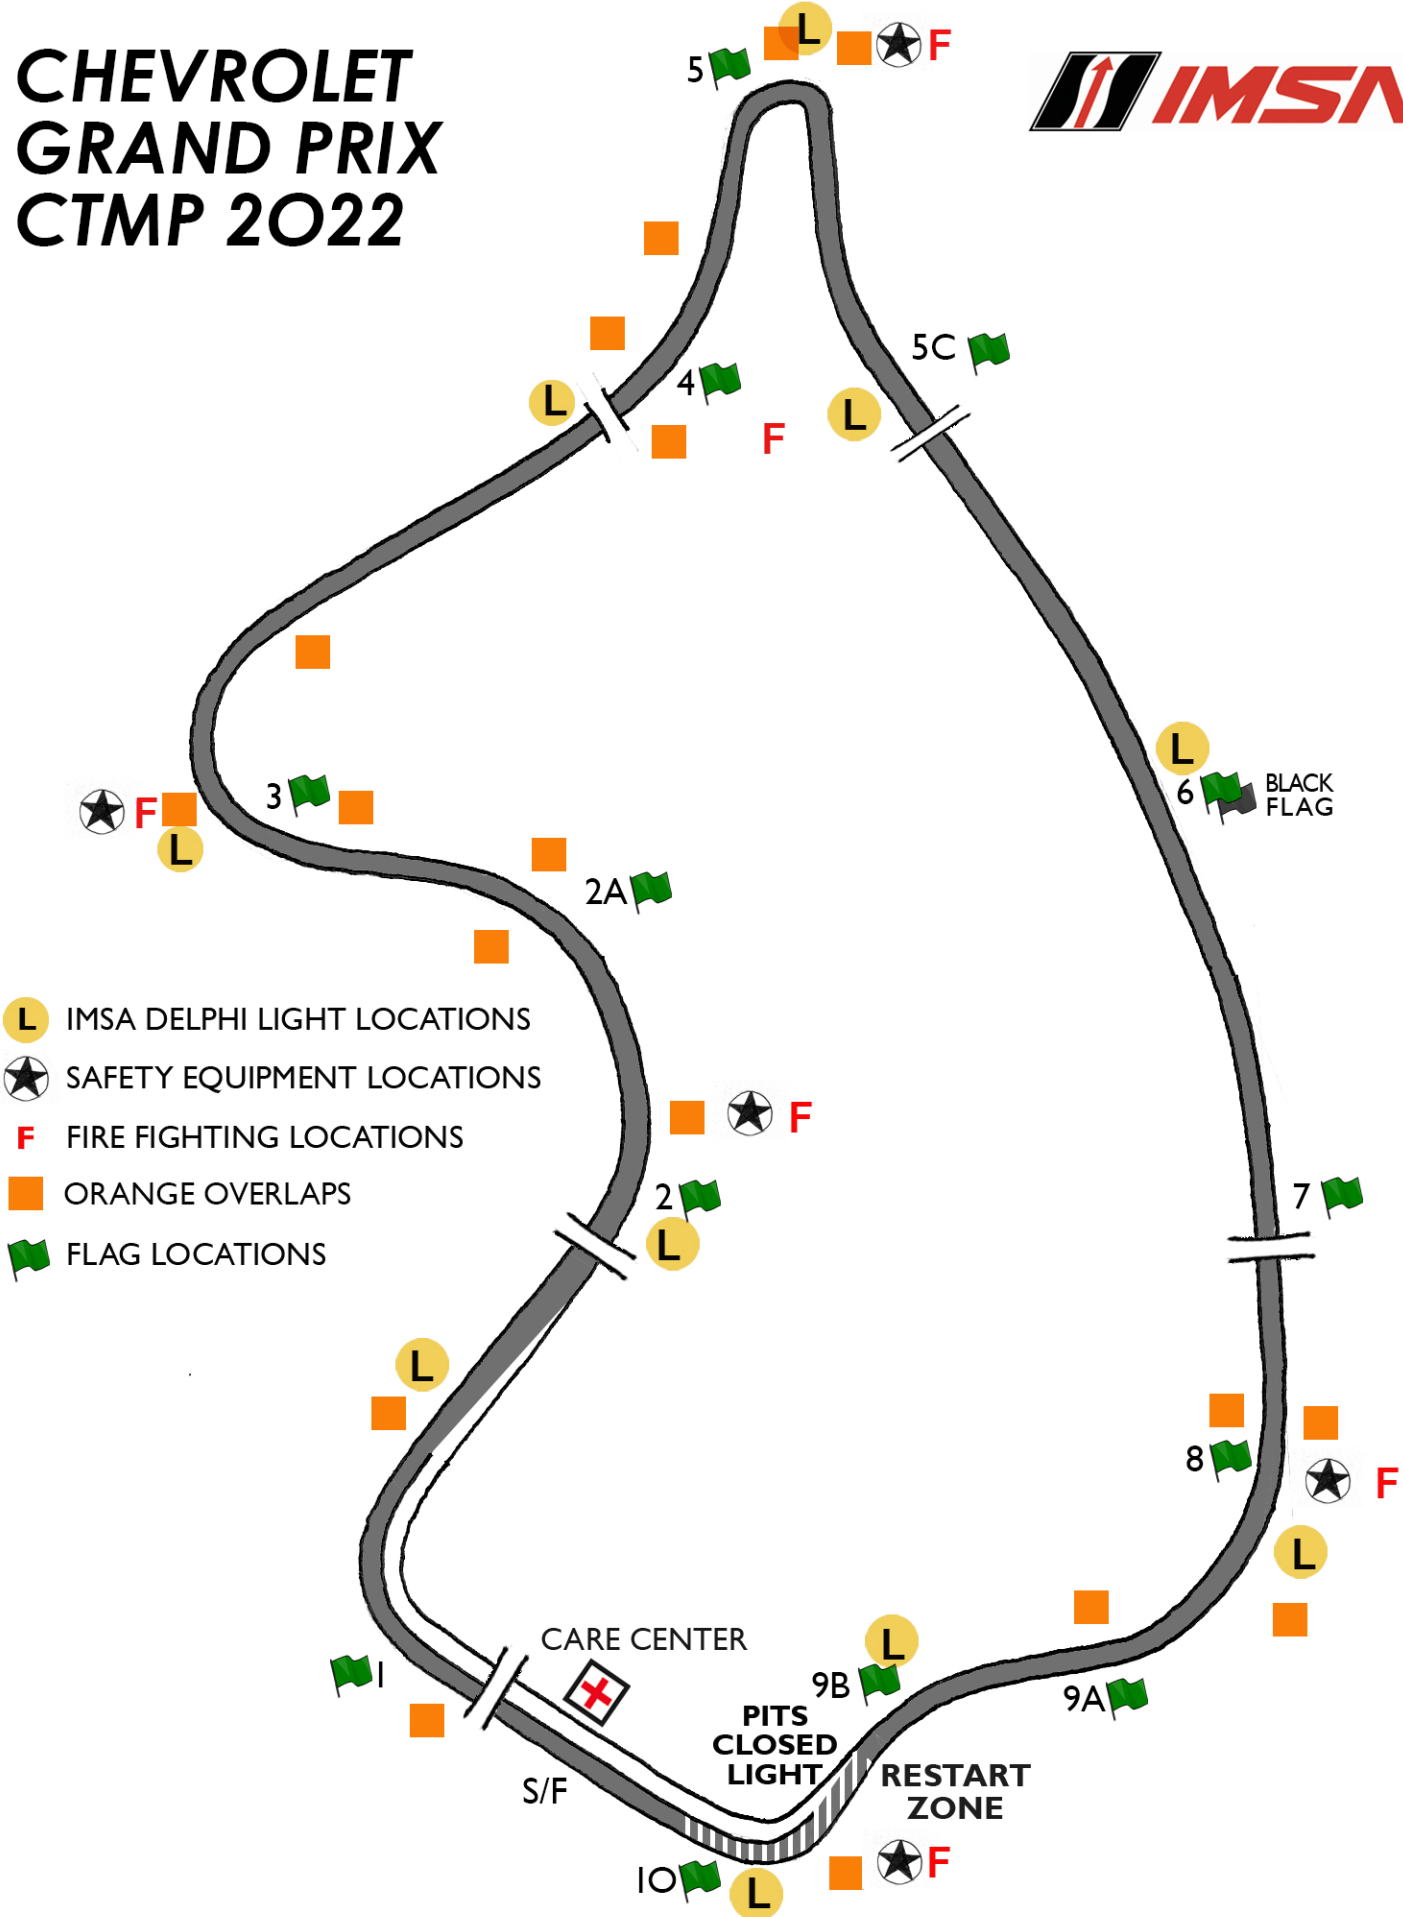

# CHEVROLET GRAND PRIX CTMP 2022

-  IMSA DELPHI LIGHT LOCATIONS
-  SAFETY EQUIPMENT LOCATIONS
-  FIRE FIGHTING LOCATIONS
-  ORANGE OVERLAPS
-  FLAG LOCATIONS