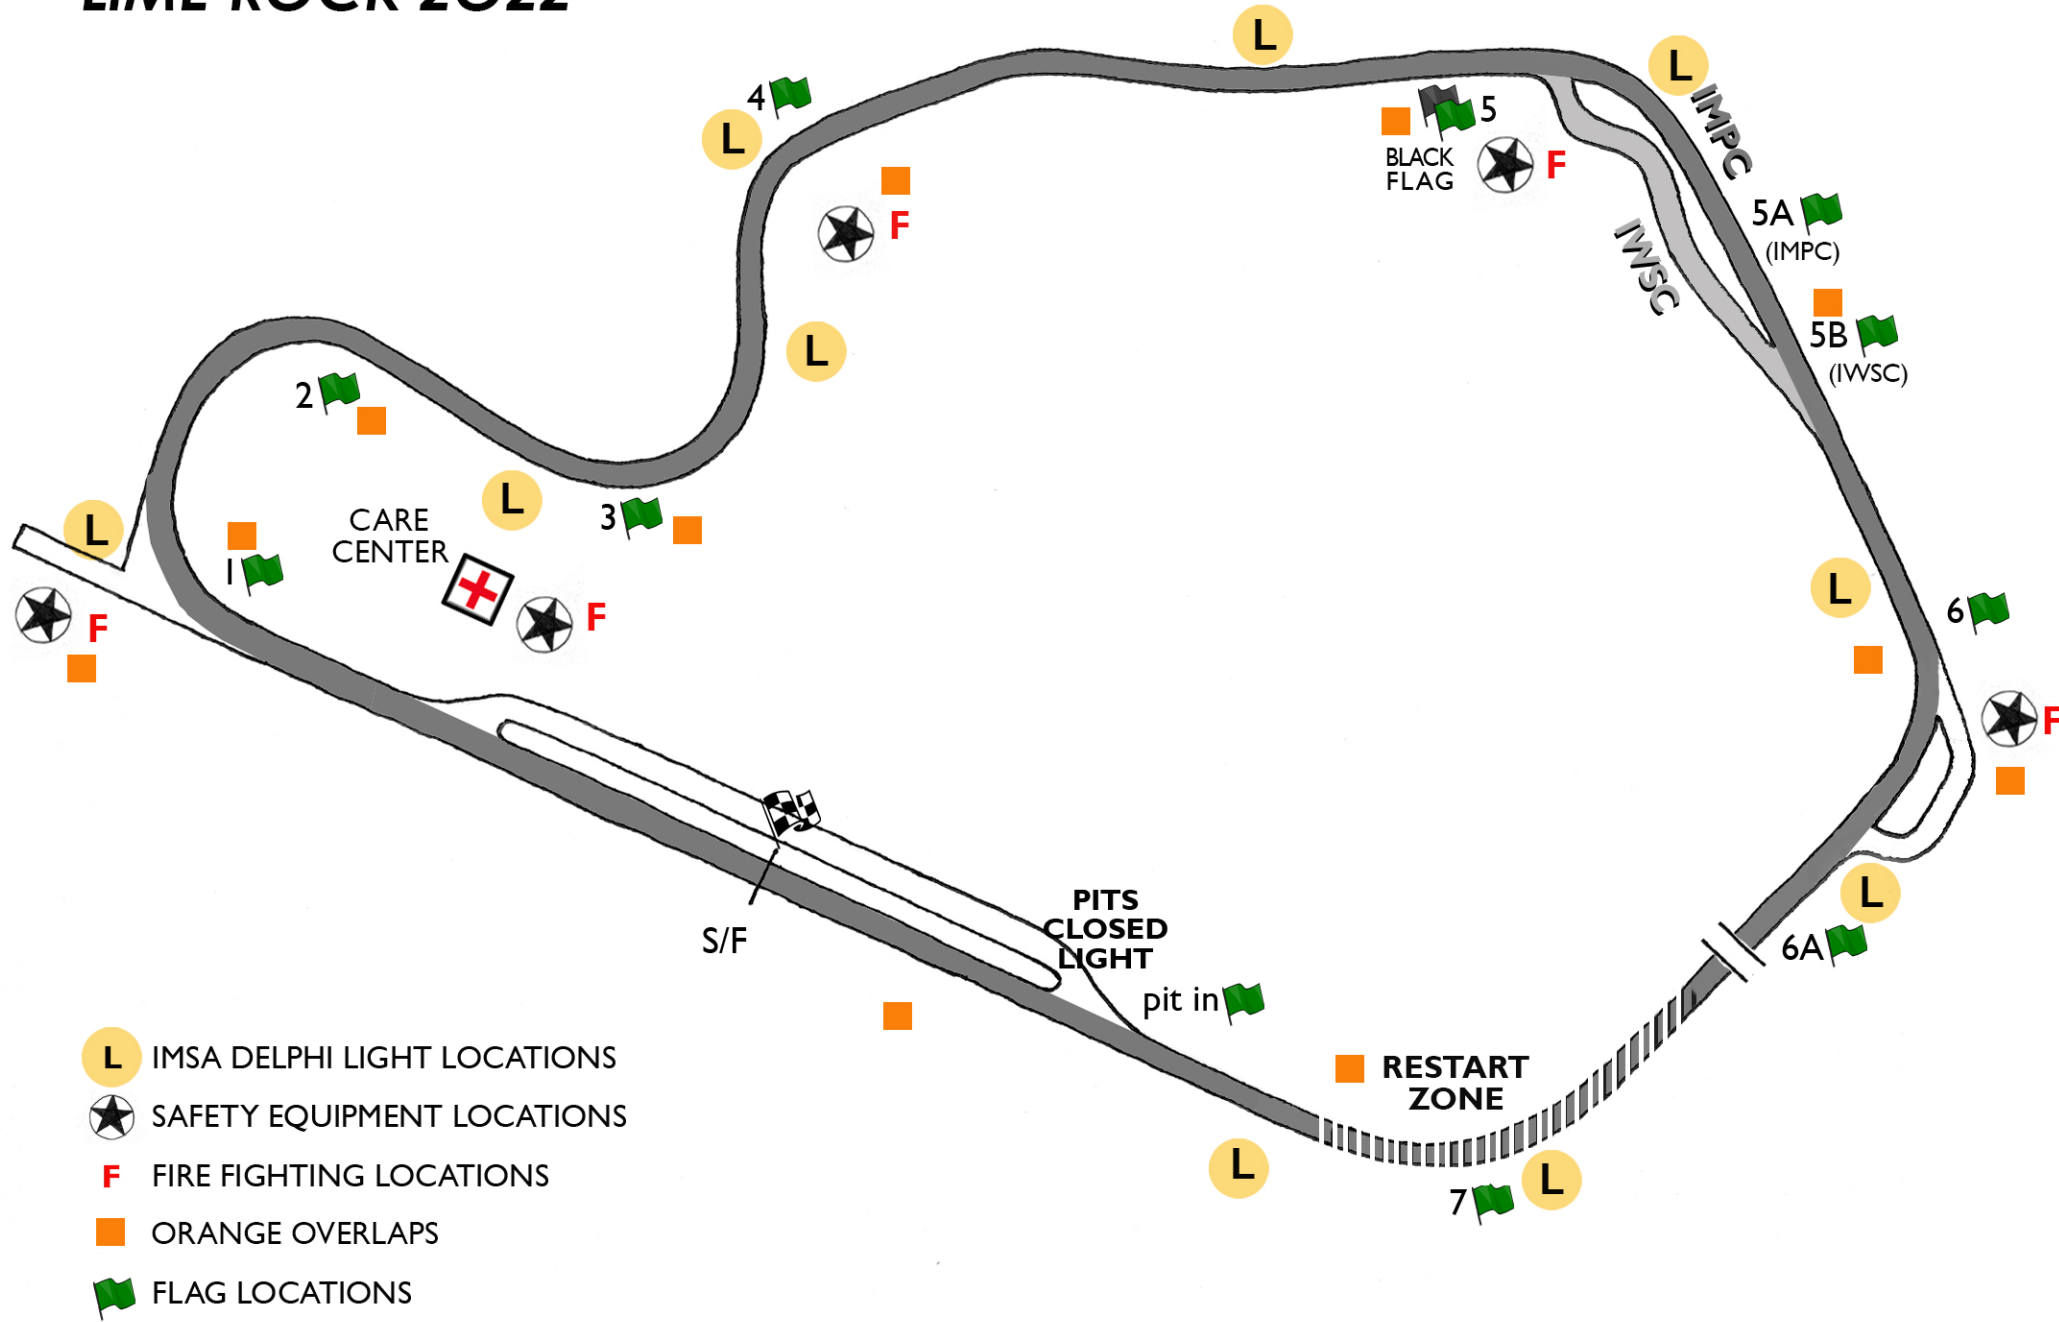

FCP EURO NORTHEAST GRAND PRIX LIME ROCK 2022

-  IMSA DELPHI LIGHT LOCATIONS
-  SAFETY EQUIPMENT LOCATIONS
-  FIRE FIGHTING LOCATIONS
-  ORANGE OVERLAPS
-  FLAG LOCATIONS