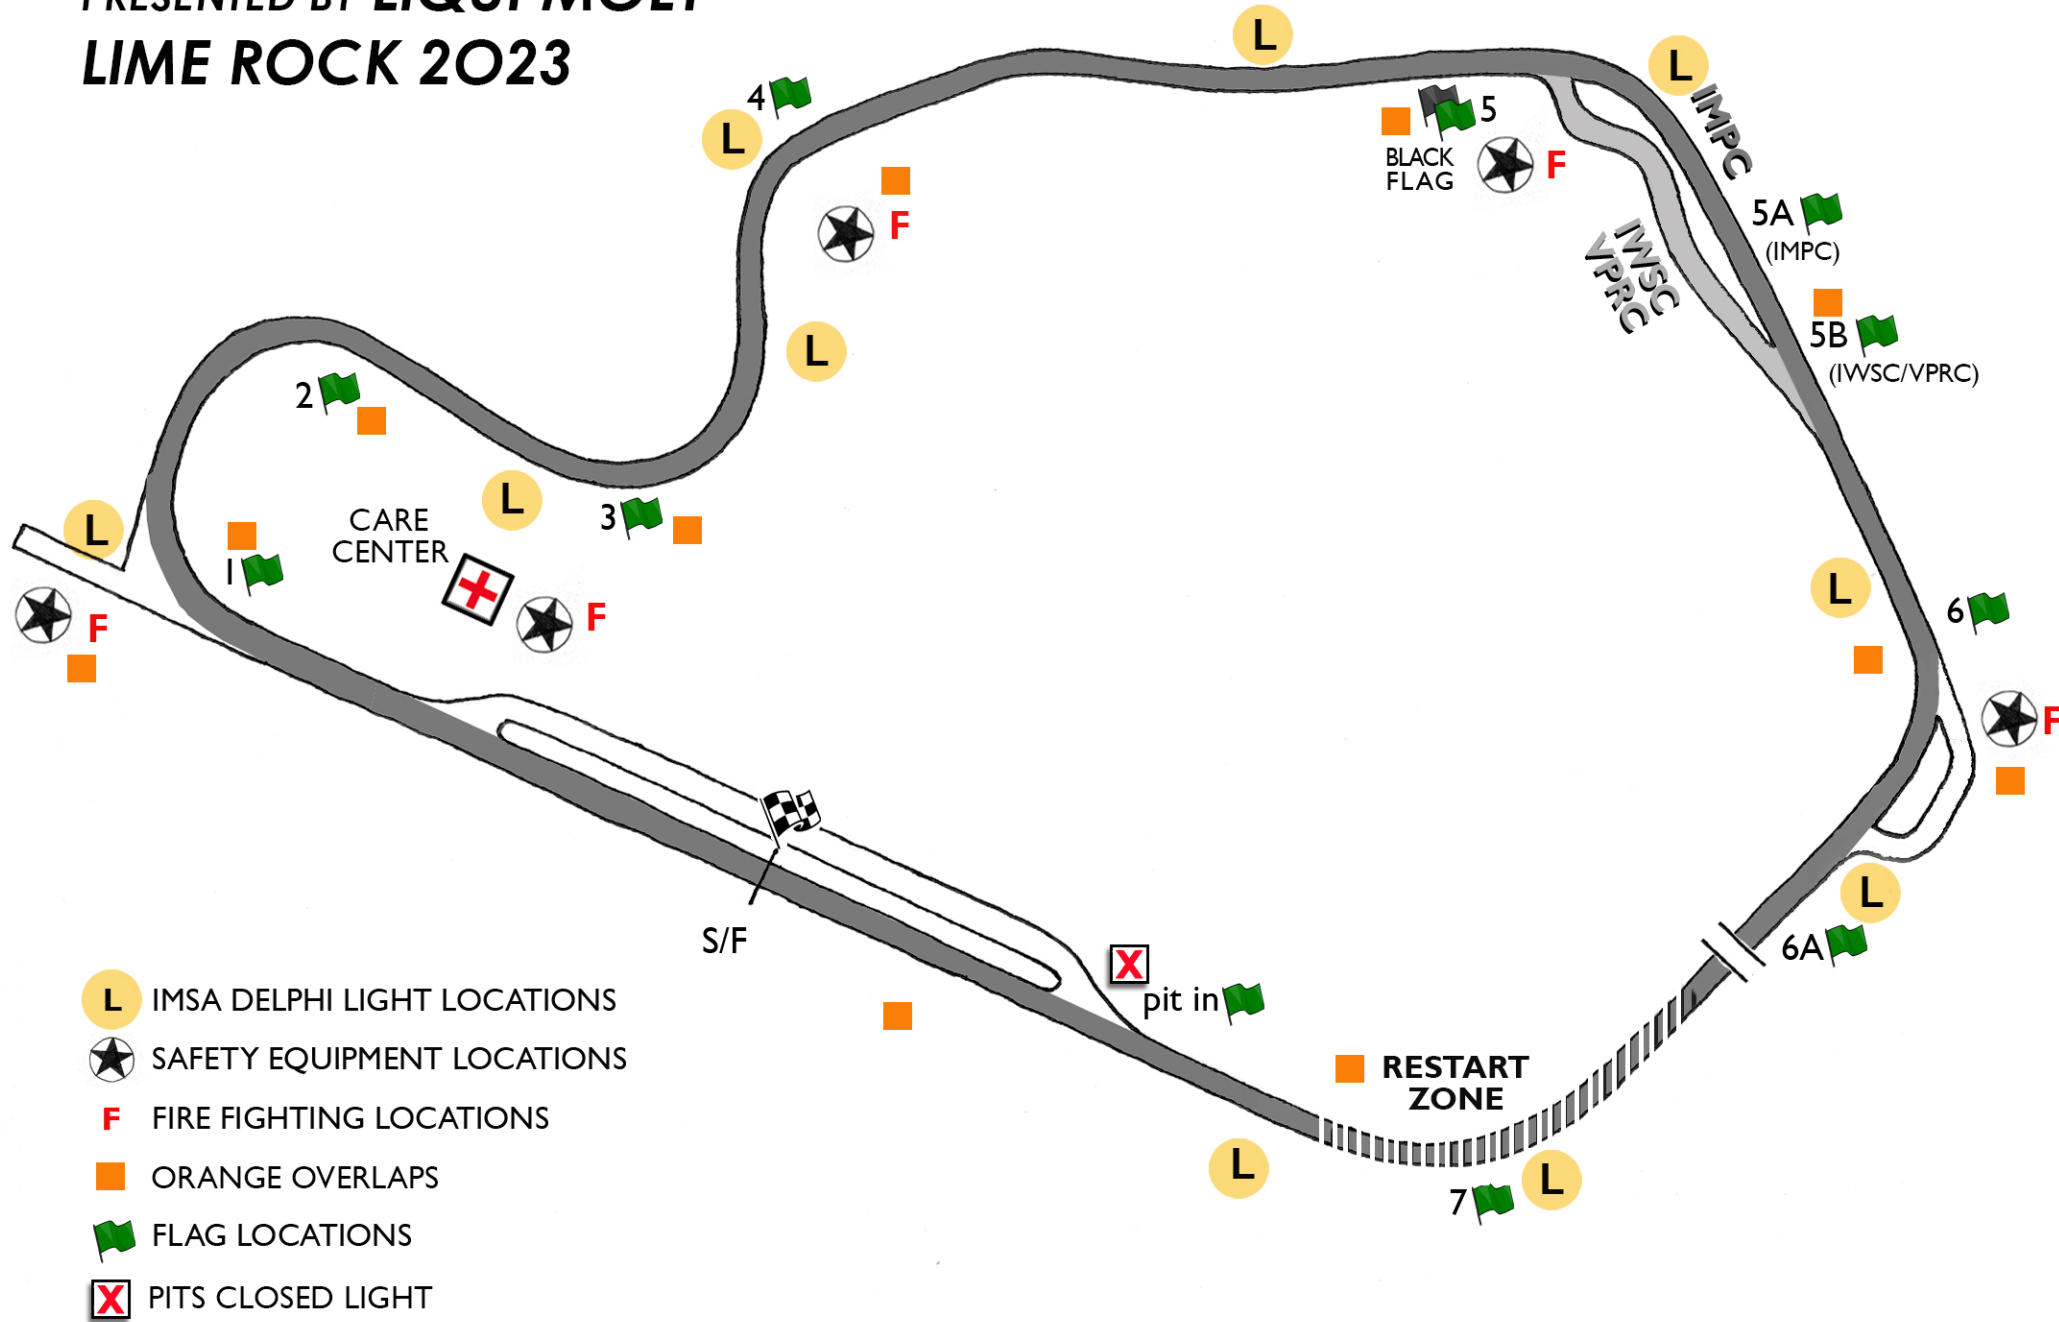

FCP EURO NORTHEAST GRAND PRIX

PRESENTED BY LIQUI MOLY

LIME ROCK 2023

-  IMSA DELPHI LIGHT LOCATIONS
-  SAFETY EQUIPMENT LOCATIONS
-  FIRE FIGHTING LOCATIONS
-  ORANGE OVERLAPS
-  FLAG LOCATIONS
-  PITS CLOSED LIGHT