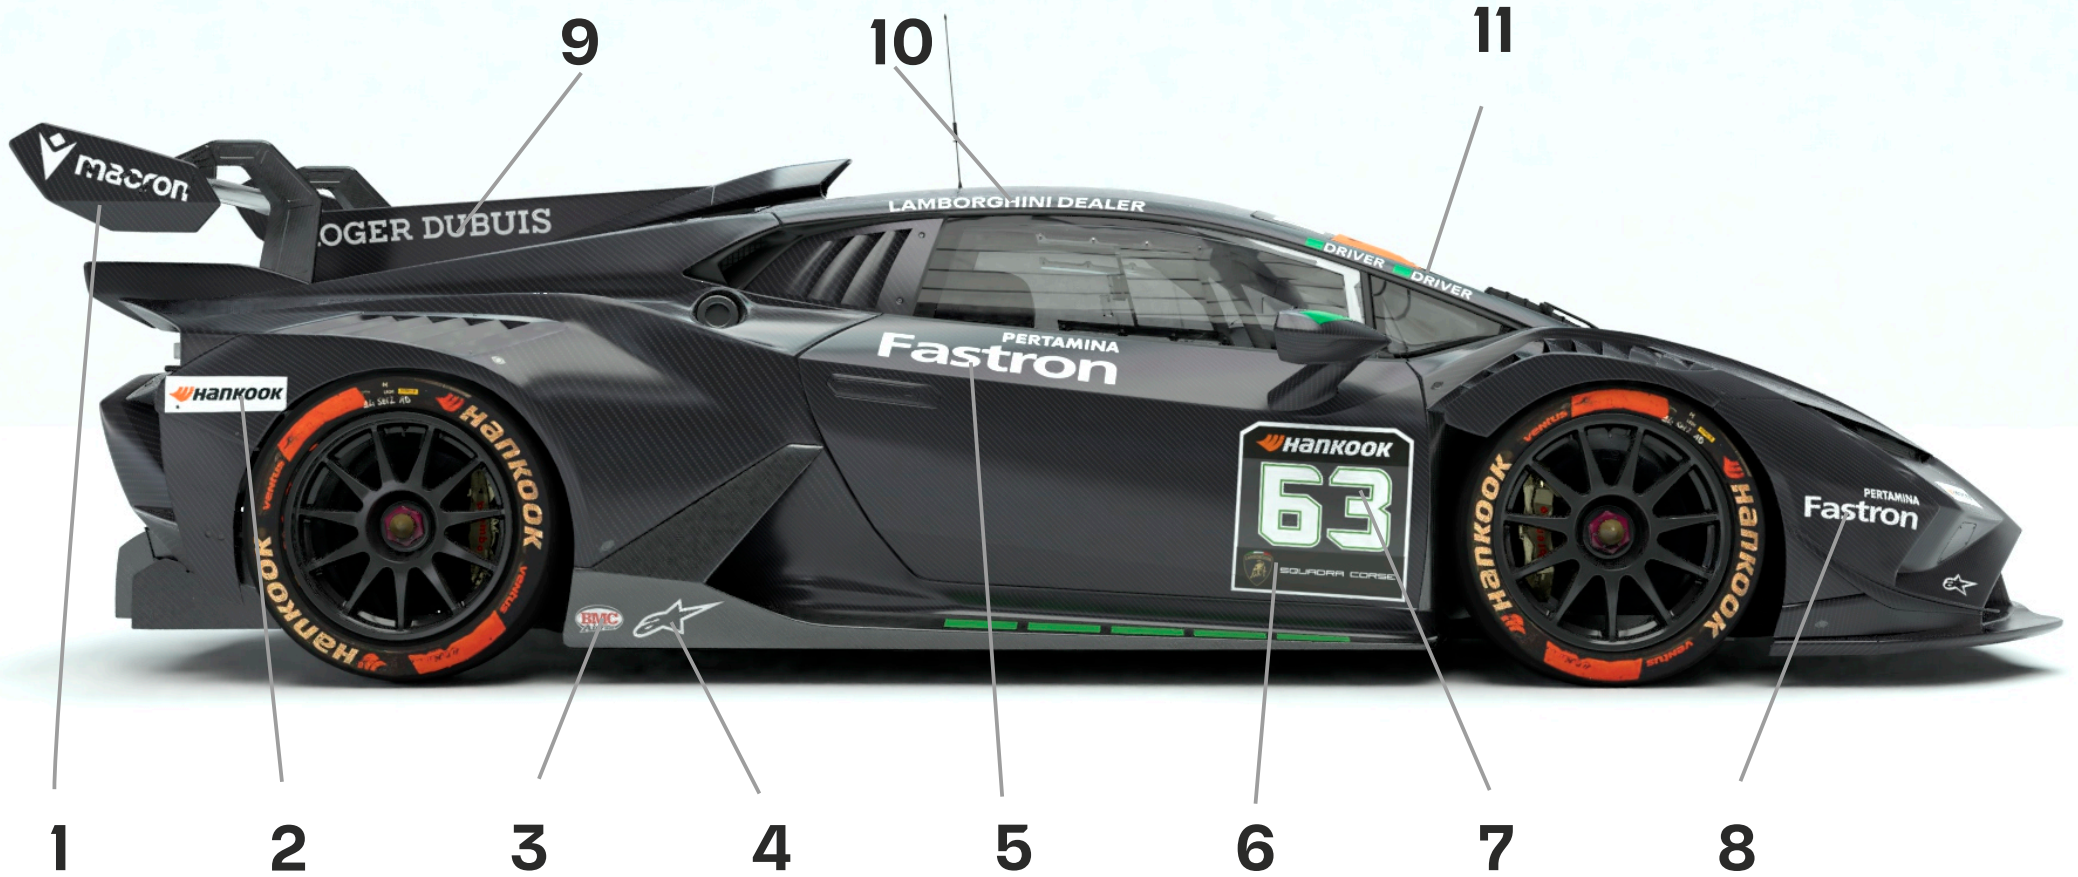

# **Huracan Super Trofeo EVO 2 LP 620-2**

2026 Sponsors Positioning Guidelines

Sticker Logo	Size (mm)	Quantity	Position	Options	Code	Page	Region	Notes
	160x61	2	Front Bumper	White or Black No Options	4TA098076EM > BK 4TA098076EL > WH	Page 4 - <b>Position 1</b>	All Regions	Provided by Lamborghini SC
	168x110	2	Lower Door Sill	White or Black	4TA098076EN > BK 4TA098076EP > WH	Page 5 - <b>Position 5</b> Page 8 - <b>Position 4</b>	All Regions	Provided by Lamborghini SC
	160x65	2	Lower Door Sill	No Options	No Code	Page 5 - <b>Position 6</b> Page 8 - <b>Position 3</b>	All Regions	Provided by Lamborghini SC
	200x38	2	Rear Bumper	White or Black	No Code	Page 7 - <b>Position 2</b>	All Regions	Provided by Lamborghini SC
	270x50	1	Front Bonnet	White or Black	No Code	Page 4 - <b>Position 4</b> Page 6 - <b>Position 4</b>	<b>Only EU</b> (Europe)	Provided by Lamborghini SC
	300x70	1	Front Bumper	White or Colors	4TA098076DH > BK 4TA098076DJ > WH	Page 4 - <b>Position 3</b>	All Regions	Provided by Lamborghini SC
	300x70	2	Front Bumper Side	White or Colors	4TA098076DH > BK 4TA098076DJ > WH	Page 5 - <b>Position 1</b> Page 8 - <b>Position 8</b>	All Regions	Provided by Lamborghini SC
	450x100	2	Side Door	White or Colors	4TA098076DG > BK 4TA098076CQ > WH	Page 5 - <b>Position 4</b> Page 8 - <b>Position 5</b>	All Regions	Provided by Lamborghini SC
	250x55	4	2x Front Bumper 2x Rear Fender Side	White or Black	No Code	Page 4 - <b>Position 2</b> Page 5 - <b>Position 7</b> Page 8 - <b>Position 2</b>	All Regions	Provided by Lamborghini SC
	473x199	1	Rear Wing Endplate LH	No Options	4TA098076EG	Page 5 - <b>Position 11</b>	All Regions	Provided by Lamborghini SC
	473x199	1	Rear Wing Endplate RH	No Options	4TA098076EH	Page 8 - <b>Position 1</b>	All Regions	Provided by Lamborghini SC
	1500x225	1	Rear Wing Top Side	No Options	4TA098076DM	Page 6 - <b>Position 9</b>	<b>Only EU</b> (Europe)	Provided by Lamborghini SC
	175x50	2	Top Mirrors	White or Black	4TA098076EK > BK 4TA098076EJ > WH	Page 4 - <b>Position 4</b> Page 6 - <b>Position 3</b> Page 6 - <b>Position 6</b>	<b>Only APAC</b> (Asia-Pacific)	Provided by Lamborghini SC
	175x50	1	Front Bonnet	White or Black	4TA098076EK > BK 4TA098076EJ > WH	Page 4 - <b>Position 4</b> Page 6 - <b>Position 4</b>	<b>Only APAC</b> (Asia-Pacific)	Provided by Lamborghini SC
	1300x250	1	Front Winscreen	No Options	4TA098076AH	Page 6 - <b>Position 5</b>	All Regions	Provided by Lamborghini SC
	1041x197	1	Rear Finn LH	No Options	4TA098076BN	Page 5 - <b>Position 10</b>	All Regions	Provided by Lamborghini SC
	1041x197	1	Rear Finn RH	No Options	4TA098076BM	Page 8 - <b>Position 9</b>	All Regions	Provided by Lamborghini SC
	1260x170	1	Rear Wing Top Side	No Options	4TA098076EE	Page 6 - <b>Position 9</b>	<b>Only APAC &amp; NA</b> (Asia Pacific & North America)	Provided by Lamborghini SC